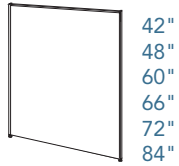

ABCO

Panels

OP Panel Series

OP Panel Series

42"
48"
60"
66"
72"
84"

Multiple panel heights are available to provide privacy for sitting, drafting or standing.

Fabric radius panels provide a unique arc design element for workstation corners.

Half or full Plexiglas panels maintain personal privacy while allowing visual accessibility.

Hang-on hutch in flipper door or open shelf styles are offered with optional task light.

Paint Finishes and Panel Fabrics