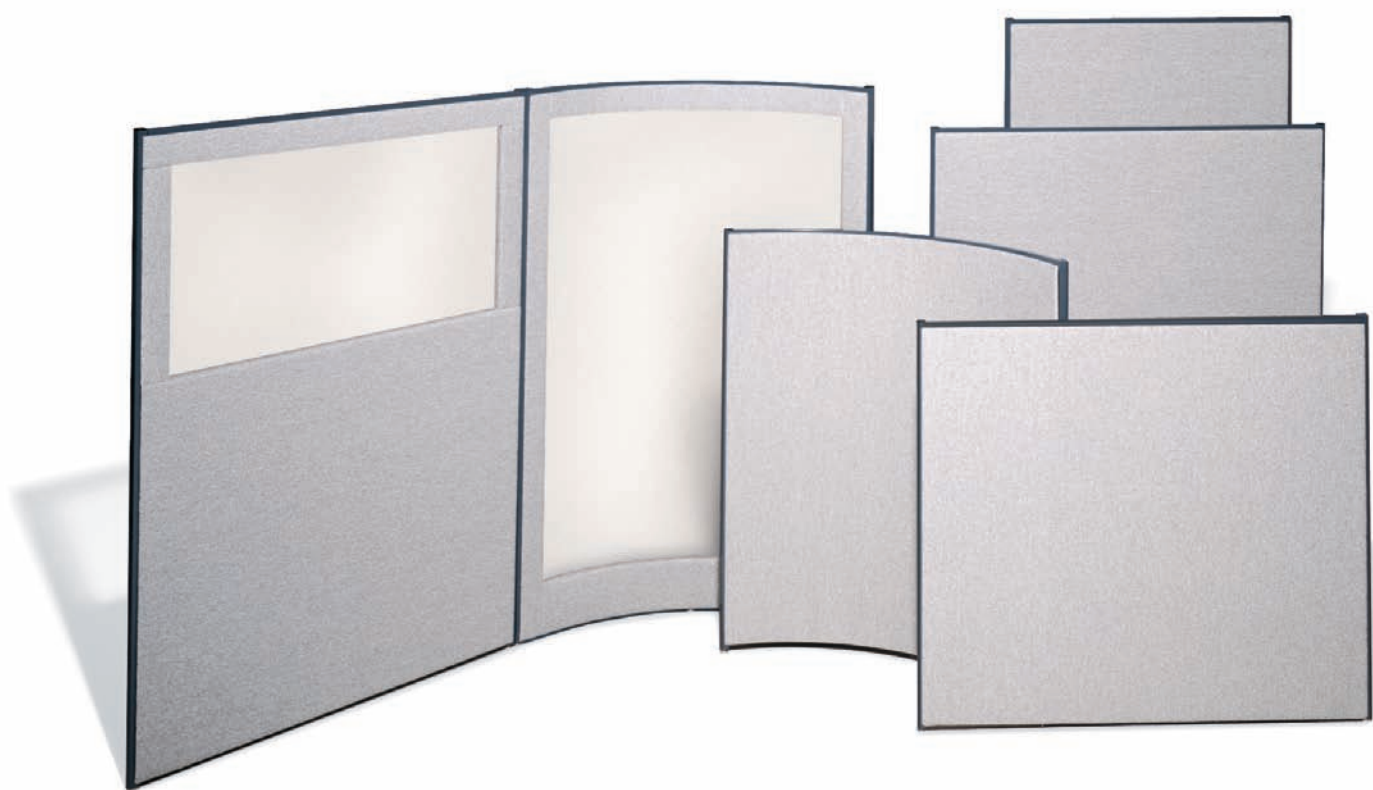

ABCO

Panels

OP Panel Series

OP Panel Series

42"
48"
60"
66"
72"
84"

Multiple panel heights are available to provide privacy for sitting, drafting or standing.

Fabric radius panels provide a unique arc design element for workstation corners.

Half or full Plexiglas panels maintain personal privacy while allowing visual accessibility.

Hang-on hutch in flipper door or open shelf styles are offered with optional task light.

Paint Finishes and Panel Fabrics

Panel Fabrics

Paint Finishes

Seaway Grade 1									
	Slate	Gray	Champagne	Mauve	Charcoal				
Crescent Grade 2									
	Chicory	Coca Palm	Hematite	Lava	Sable	Serengeti			
Heather Grade 2									
	Antique	Blue	Granite	Quartz	Sahara	Silver Gray			
Anchorage Grade 3									
	Angora	Asteroid	Eucalyptus	Fossil	Goose	Mulberry	Vanilla	Wolf	
Bailey Grade 3									
	Allagash Mist	Baxter Beige	Cave	Khaki	Platinum	Sherman Pewter			
Coastline Grade 3									
	Beach Glass	Bluff	Dove	Seal	Sunset	Vapor			
Lido Grade 3									
	Bryce Canyon	Cape May	Heartland	Huntington	Smith Point	Yellowstone			
							Black		